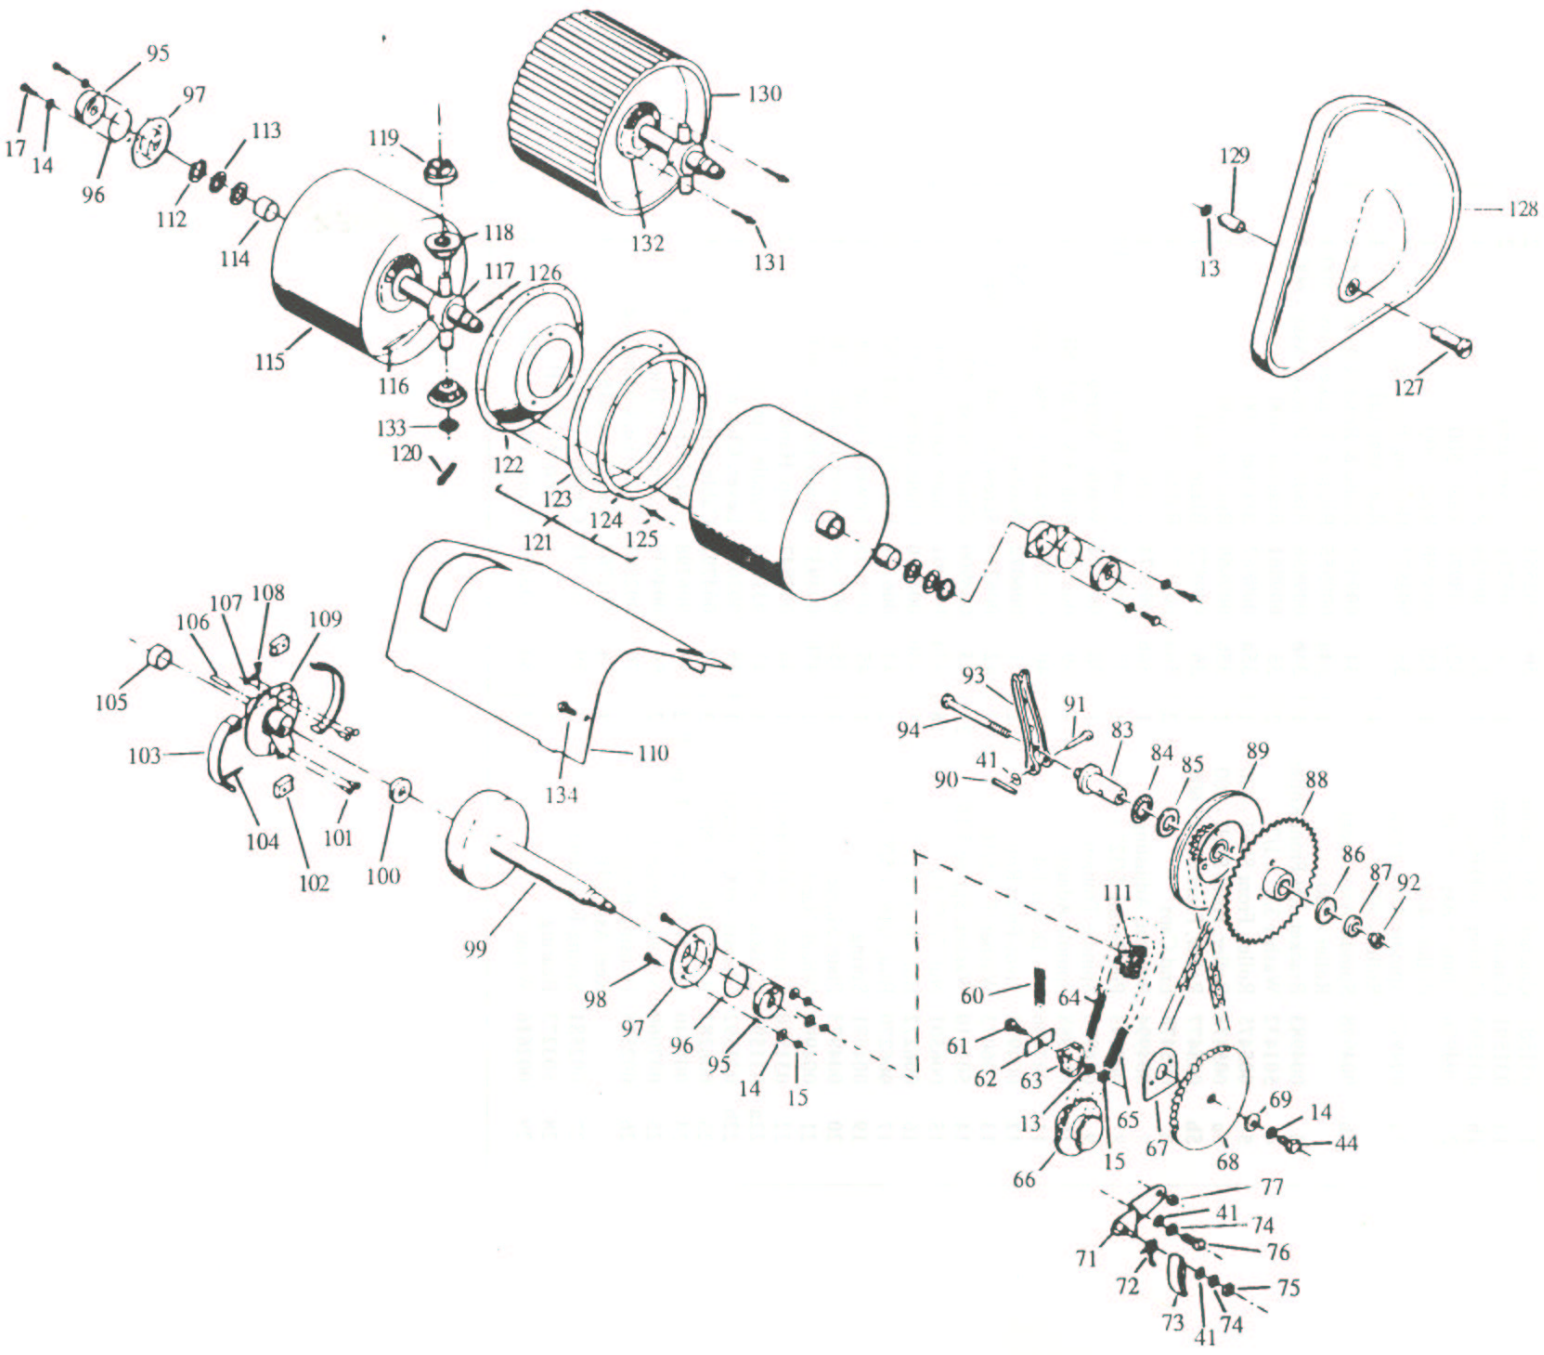

Olympic
Powered by Teumseh 130

Masport®

OLYMPIC MK II
MODELS 400, 500, 600

When ordering PLEASE QUOTE PART NUMBER & Description, NOT Illustration No.
Determine right or left hand side from standing in operating position (standing at handle)

Olympic
Powered by Teumseh H30

Masport

OLYMPIC MK II
MODELS 400, 500, 600

Item No	Part No	Description	Qty	Item No	Part No	Description	Qty
13	006073	Washer, Flat 5/16"	11	111	002818	Sprocket, Drive	1
14	501610	Washer, Spring 5/16"	22	112	007260	Circlip, 7/8" Dia Shaft	2
15	006501	Nut, 5/16" NF	16	113	002732	Washer, flat 7/8"	12
17	006270	Bolt, 5/16" x 5/8" NF	2	114	007618	Bush, 7/8" ID x 1" OD	2
41	006072	Washer, Flat 1/4" x 1/2" NF	4	115	002698	Roller, Half - 400 (OBS)	2
44	006271	Bolt, 5/16 x 3/4" NF	6		002701	Roller, Half - 500 (OBS)	2
60	004929	Chain Clutch, Rear Roller 40P	1		002965	Roller, Half - 600 (OBS)	2
61	002848	Bolt, Adjuster	1	116	007494	Pin, Tension	1
62	002845	Seal, Plate	1	117	008943	Carrier, Bevelled Pinion	1
63	002844	Adjuster, Chain	1	118	002708	Pinion, Bevelled	2
64	002835	Chain, Primary 75P	1	119	008944	Collar	2
65	004299	Chain, Reel to Clutch 59P	1	120	007473	Pin, Split	2
66	004298	Sprocket and Boss, Reel	1	121	002714	Seal Assembly	1
67	002618	Plate-Seal Bearing	1	122	004845	Carrier Seal, Rear Roller	1
68	002604	Sprocket, Rear Roller and Boss	1	123	004847	Seal-Rear Roller	1
69	002757	Spacer	1	124	004846	Seal-Support Ring, RR	1
70	002561	Seal Plate, Chain Case	1	125	007303	Rivet, Pop	1
71	004942	Plate Assembly, Mounting	1	126	004834	Spindle - 400	1
72	004945	Spring	1	126a	004835	Spindle - 500	1
73	004963	Chain Adjuster	1	126b	004837	Spindle - 600	1
76	006220	Bolt, 1/4" x 1/2" NF	1	127	005577	Nut, Chain Case	1
77	003831	Bush	2	128	031585	Case, Chain (Green)	1
83	031783	Spindle-Clutch	1	129	004905	Spacer, Chain Case	1
84	031599	Bearing, Thrust	1	130	008713	Roller Half, Rear (Rubbered) - 400	2
85	031790	Washer, Thrust 7/8" ID x 1.47	1		008873	Roller Half, Rear (Rubbered) - 500	2
86	572199	Washer, Flat M8 x 32	1		008874	Roller Half, Rear (Rubbered) - 600	2
87	501371	Bearing, 0.43 x 0.90	1		008953	Roller Assembly, Rear (Rubbered) - 400	1
88	031787	Sprocket and Boss Assy	1		008875	Roller Assembly, Rear (Rubbered) - 500	1
89	031784	Sprocket and Plate Assy	1		008876	Roller Assembly, Rear (Rubbered) - 600	1
90	007484	Pin, Split 3/32" x 3/4"	1	131	007310	Rivet	6
91	004958	Pin, Lever Pivot Clutch	1	132	002707	Wheel, Bevel	2
92	563057	Nut-Clutch Adjusting	1	133	006025	Washer	1
93	031791	Lever, Clutch Actuator	1	134	007197	Screw	3
94	006282	Bolt	3			NOT ILLUSTRATED	
95	503273	Bearing, Ball 17 x 40 x 12	3		004619	Sleeve, 600mm Rubber Roller 400, 500, 600	1
96	004292	Ring, Bearing Housing	5		503054	Tie, Nylon Cable	4
97	31667	Housing-Bearing	1		005013	Sprocket & Bracket Assy, Front Roller - 400	1
98	006269	Bolt, 5/16" x 1/2" NF	5		005014	Sprocket & Bracket Assy, Front Roller - 500	1
99	031579	Drum Assy, Clutch - 400 (Green)	1		005015	Sprocket & Bracket Assy, Front Roller - 600	1
99a	031587	Drum Assy, Clutch - 500 (Green)	1		015787	Spring-Clutch Return Lever	1
99b	031597	Drum Assy, Clutch - 600 (Green)	1				
100	501213	Bearing	1				
101	006721	Bolt, 5/16" x 3/4" NF	6				
102	004598	Rubber Block	2				
103	004586	Clutch, Shoe	2				
104	005634	Spring	2				
105	004572	Spacer, Crankshaft 3/4"	1				
107	007131	Washer, Flat 1/4"	2				
108	501273	Screw, Grub 5/16" NF	1				
109	008721	Clutch Assembly, Drive	1				
110	031583	Cover, Transmission - 400 (Green)	1				
110a	031589	Cover, Transmission - 500 (Green)	1				
110b	031595	Cover, Transmission - 600 (Green)	1				

When ordering PLEASE QUOTE PART NUMBER & Description, NOT Illustration No.
Determine right or left hand side from standing in operating position (standing at handle)