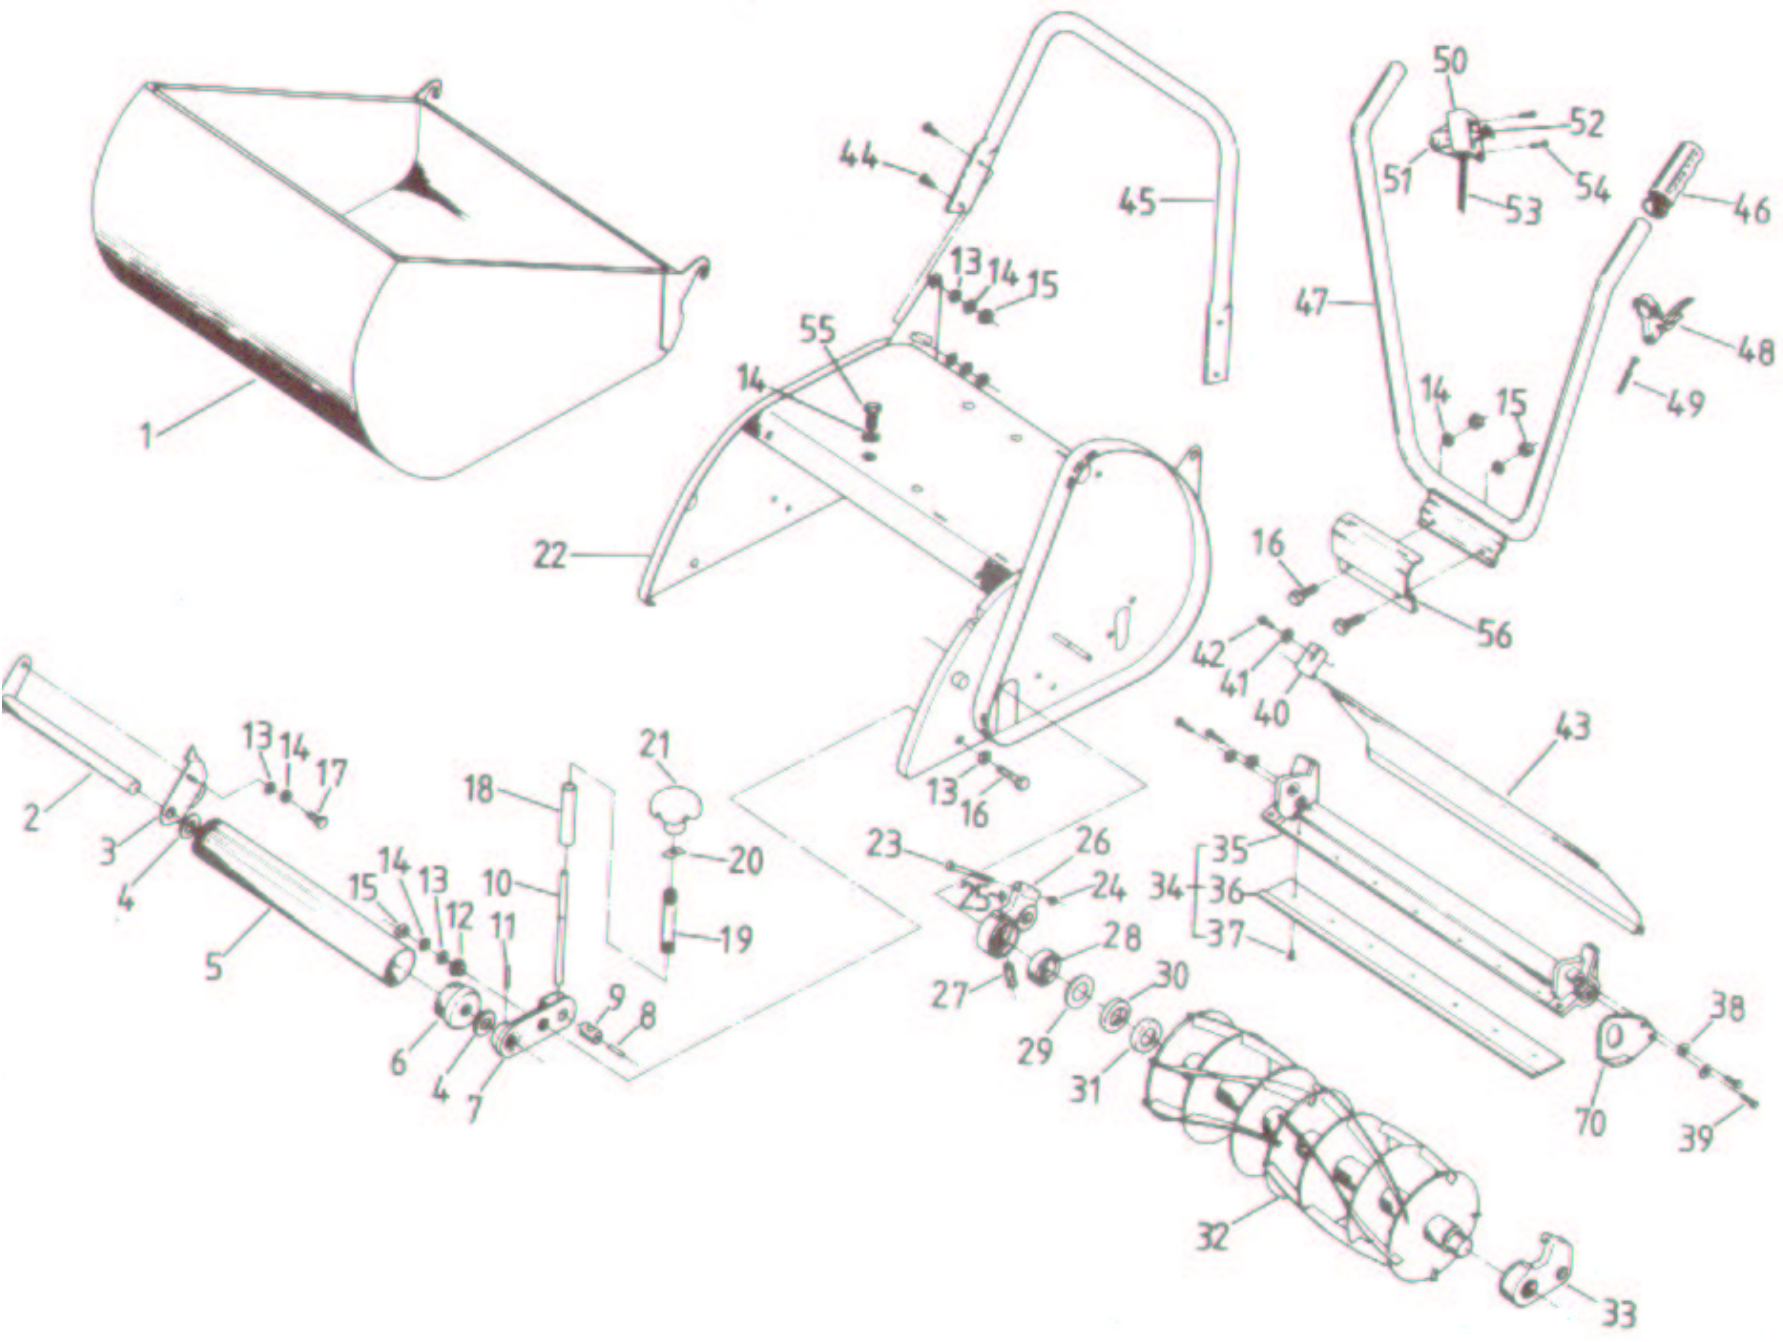

Olympic
Powered by Teumseh 130

Masport®

OLYMPIC MK II
MODELS 400, 500, 600

When ordering PLEASE QUOTE PART NUMBER & Description, NOT Illustration No.
Determine right or left hand side from standing in operating position (standing at handle)

Olympic
Powered by Tecumseh H30

Masport®

OLYMPIC MK II
MODELS 400, 500, 600

Item No	Part No	Description	Qty	Item No	Part No	Description	Qty
1	031581	Catcher - 400 (Green)	1	32	008924	Reel - 400	1
1a	031591	Catcher - 500 (Green)	1	32a	008970	Reel - 500	1
1b	031593	Catcher - 600 (Green)	1	32b	008980	Reel - 600	1
2	004976	Spindle Assy, Front Roller - 400	1	33	002573	Housing-Bearing, Reel Assy LH	1
2a	004977	Spindle Assy, Front Roller - 500	1	34	009853	Blade & Bracket Assy - 400	1
2b	004978	Spindle Assy, Front Roller - 600	1	34a	009855	Blade & Bracket Assy - 500	1
3	004983	Bracket, RH Front Roller	1	34b	009856	Blade & Bracket Assy - 600	1
4	501432	Washer 3/4" x 1/2"	2	35	009861	Bracket - 400	1
5	005475	Roller, Front Shell - 400	1	35a	009862	Bracket - 500	1
5a	005476	Roller, Front Shell - 500	1	35b	009869	Bracket - 600	1
5b	005477	Roller, Front Shell- 600	1	36	009872	Blade - 400	1
6	005478	End Caps	2	36a	009873	Blade - 500	1
7	004994	Barcket, Adjusting	1	36b	009874	Blade - 600	1
8	007493	Pin, Spring 5132" x 3"	1	37	008611	Screw, Baseplate Assy	10
9	004990	Spindle-Trunion	1	38	006174	Washer, Spring	4
10	004988	Spindle Adjuster 1	1	39	006319	Bolt, 3/8" x 3/4" NF	4
11	007496	Pin, Dowel 1/4"	1	40	002589	Bracket, Grass Chute	2
12	004991	Pivot-Front Roller	2	41	006072	Washer, Rat 1/4" x 1/2" NF	4
13	006073	Washer, Flat 5/16"	11	42	006219	Screw, Set 1/4" x 1/2" NF	2
14	501610	Washer, Spring 5/16"	22	43	008900	Chute, Grass - 400	1
15	006501	Nut, 5/16" NF	16	43a	008901	Chute, Grass - 500	1
16	006272	Bolt, 5/16" x 1" NF	5	43b	004916	Chute, Grass - 600	1
17	006270	Bolt, 5/16" x 5/8" NF	2	44	006271	Bolt, 5/16 x 3/4" NF	6
19	004691	Spring	1	45	004935	Lower Handle - 400	1
20	004973	Plate, Slipper	1	45a	004936	Lower Handle - 500	1
21	004992	Wheel, Hand	1	45b	004937	Lower Handle - 600	1
22	031580	Chassis - 400 (Green)	1	46	002847	Grip, Handle	2
22a	031590	Chassis - 500 (Green)	1	47	031795	Handle, Upper	1
22b	031592	Chassis - 600 (Green)	1	48	002694	Lever, Clutch Assy	1
23	006282	Bolt, 5/16" x 4" NF	3	49	004792	Cable, Clutch	1
24	007240	Nut, Nyloc 5/16" - Type "P"	2	55	006298	Bolt, 5/16" x 1 1/4" NC	2
25	007060	Nipple. Grease 1/4"	2	56	004939	Clamp Top, Handle	1
26	002576	Housing-Bearing, Reel Assy RH	1	70	002561	Seal Plate, Chain Case	1
27	002581	Spring-Baseplate	2	78	501764	Nut, Nyloc M6	1
28	503273	Bearing	5	79	031797	Control, Throttle Capro RH N/CH	1
29	002616	Washer	2	80	503455	Screw, Pan M6 x 40	1
30	002583	Seal, Felt	2				
31	005211	Cover, End	2				

When ordering PLEASE QUOTE PART NUMBER & Description, NOT Illustration No.
Determine right or left hand side from standing in operating position (standing at handle)